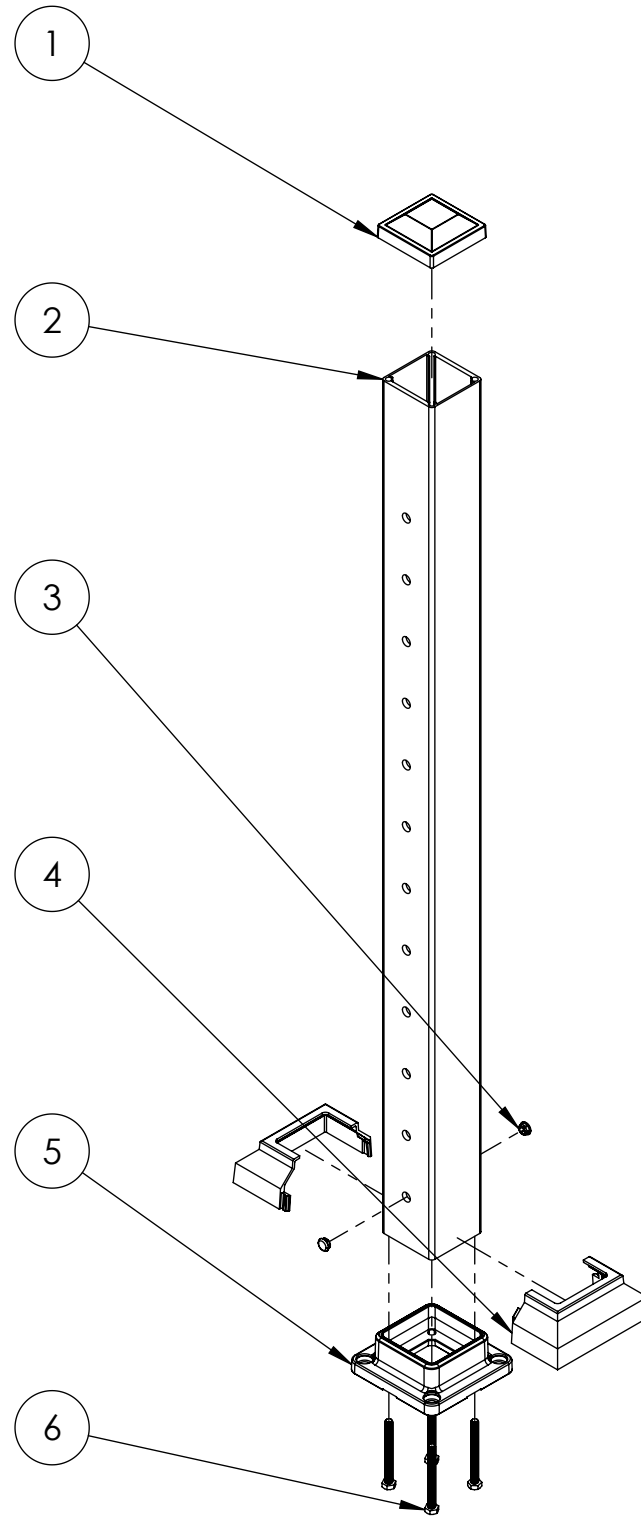

4

3

2

1

ITEM NO.	PART NUMBER	DESCRIPTION	QTY.
1	CC04430	3" POST CAP	1
2	PO043643	3" X 3" X 42" HEAVY CABLE POST	1
3	CR004002K	HOLE PLUG (CR004008)	2
4	BC015305	3" POST SKIRT	1
5	BP04450	3" BASE PLATE	1
6	SS009880	SS009880 M8 X 80 SS HEX HEAD CAP SCREW	4
7	RJ09700	3" POST JIG FOR CLIP INSTALLATION	1

COLOR OPTIONS	
PART NUMBER	COLOR
PC441642B	BLACK
PC441642W	WHITE
PC441642Z	BRONZE

REVISIONS - BALLOONS DENOTE CHANGES			
REV.	DESCRIPTION	DATE	APPROVED
A		03/12/2024	ZAG

B

B

A

A

UNLESS OTHERWISE SPECIFIED:		NAME	DATE	
DIMENSIONS ARE IN INCHES		DRAWN	VINH 03/12/24	
TOLERANCES:		CHECKED		
FRACTIONAL ±		ENG APPR.		
ANGULAR: MACH ± BEND ±		MFG APPR.		<b>TITLE:</b> SHOP DRAWING, WILLIAMS 3" X 42" POST, CABLE END POST
TWO PLACE DECIMAL ±				
THREE PLACE DECIMAL ±				<b>SIZE</b> DWG. NO. <b>REV</b> <b>B</b> PC441642 <b>A</b>
INTERPRET GEOMETRIC TOLERANCING PER:		THIRD ANGLE PROJECTION:		SCALE: 1:12 WEIGHT:
MATERIAL		<b>PROPRIETARY AND CONFIDENTIAL</b> THE INFORMATION CONTAINED IN THIS DRAWING IS THE SOLE PROPERTY OF UltraLox. ANY REPRODUCTION IN PART OR AS A WHOLE WITHOUT THE WRITTEN PERMISSION OF UltraLox.		SHEET 1 OF 1
FINISH		DO NOT SCALE DRAWING		