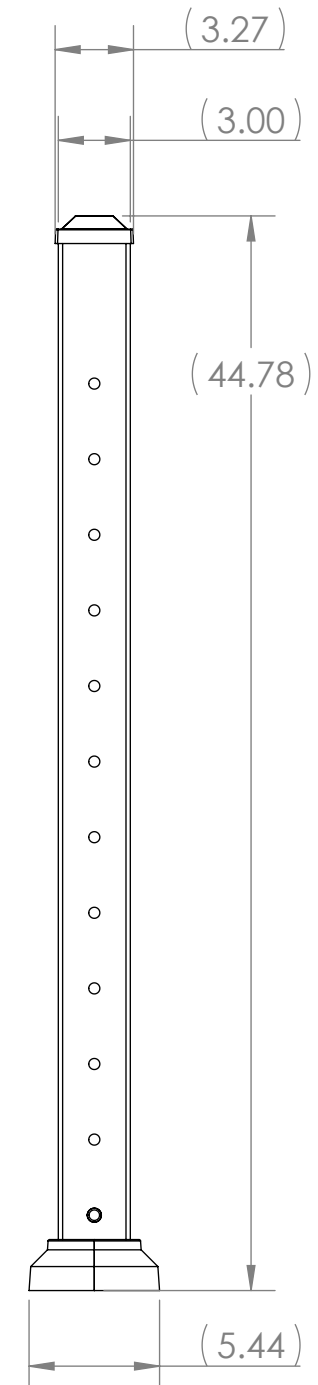

4

3

2

1

ITEM NO.	PART NUMBER	DESCRIPTION	QTY.
1	CC04430	3" POST CAP	1
2	PO043643	3" X 3" X 42" HEAVY CABLE POST	1
3	CR004002K	HOLE PLUG (CR004008)	2
4	BC015305	3" POST SKIRT	1
5	BP04450	3" BASE PLATE	1
6	SS009880	SS009880 M8 X 80 SS HEX HEAD CAP SCREW	4
7	RJ09700	3" POST JIG FOR CLIP INSTALLATION	1

COLOR OPTIONS	
PART NUMBER	COLOR
PC441642B	BLACK
PC441642W	WHITE
PC441642Z	BRONZE

REVISIONS - BALLOONS DENOTE CHANGES			
REV.	DESCRIPTION	DATE	APPROVED
A		03/12/2024	ZAG

B

B

A

A

UNLESS OTHERWISE SPECIFIED:		NAME	DATE	
DIMENSIONS ARE IN INCHES		DRAWN	VINH 03/12/24	
TOLERANCES:		CHECKED		
FRACTIONAL ±		ENG APPR.		
ANGULAR: MACH ± BEND ±		MFG APPR.		<b>TITLE:</b> SHOP DRAWING, WILLIAMS 3" X 42" POST, CABLE END POST
TWO PLACE DECIMAL ±				
THREE PLACE DECIMAL ±				<b>SIZE</b> DWG. NO. <b>REV</b> <b>B</b> PC441642 <b>A</b>
INTERPRET GEOMETRIC TOLERANCING PER:		THIRD ANGLE PROJECTION:		SCALE: 1:12 WEIGHT:
MATERIAL		<b>PROPRIETARY AND CONFIDENTIAL</b> THE INFORMATION CONTAINED IN THIS DRAWING IS THE SOLE PROPERTY OF UltraLox. ANY REPRODUCTION IN PART OR AS A WHOLE WITHOUT THE WRITTEN PERMISSION OF UltraLox.		SHEET 1 OF 1
FINISH		DO NOT SCALE DRAWING		

4

3

2

1